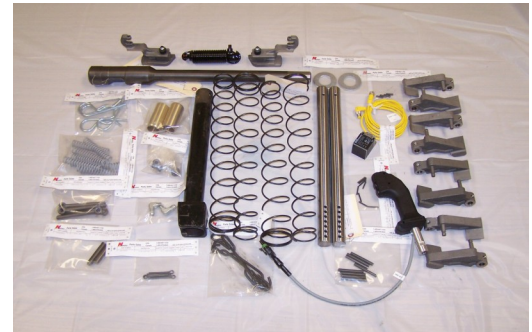

Nordco Machine Spare Parts

CX Hammer Basic Spare Parts Packages

The Nordco CX Hammer Basic Spare Parts Packages include high wear and critical components needed to keep your machine in top working condition, and back in service as quickly as possible.

- SPCX01B Chrome Guide Rod, Standard Jaws, Standard Sleeve
- SPCX02B Chrome Guide Rod, Standard Jaws, Curve Sleeve
- SPCX03B Chrome Guide Rod, Flared Jaws, Standard Sleeve
- SPCX04B Chrome Guide Rod, Flared Jaws, Curve Sleeve
- SPCX05B Stainless Guide Rod, Standard Jaws, Standard Sleeve
- SPCX06B Stainless Guide Rod, Standard Jaws, Curve Sleeve
- SPCX09B Chrome Guide Rod, Evergrip Jaws & Pusher Block, Standard Sleeve
- SPCX10B Chrome Guide Rod, Evergrip Jaws & Pusher Block, Curve Sleeve