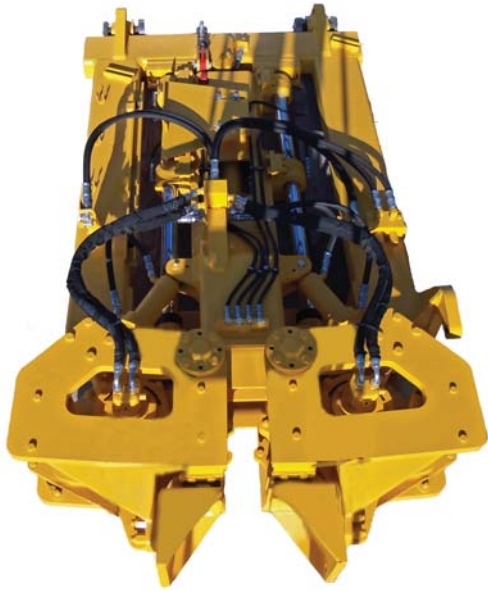

Jackson 6700 - Production Tampers

Exchange Components

Jackbeam Exchanges

J440646-1: Rebuilt Jackbeam Complete - Three piece with 3" hooks

J2012753: Wide Jackbeam - 4" Hook

J2005527: Jupiter Jackbeam

J2000825 or J2002426: Jackson 4 in Jackbeam - Non Jupiter

Workhead Frames

J20000735: Rebuilt Workhead Frames
Complete with Vibrators

Workhead Assemblies

J431366-1: Jackson 3300 Workhead Assembly

JS100700: Jackson 3300 or 6700 Basket
Assembly, upon request

www.nordco.com