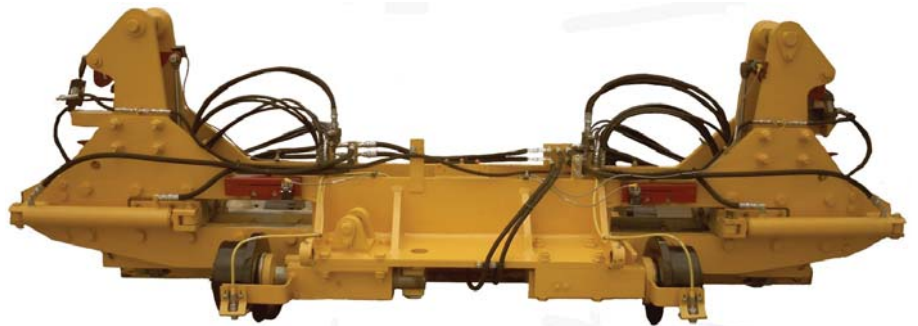

Jackson 6700 - Production Tampers

Exchange Components

Jackbeam Exchanges

J440646-1: Rebuilt Jackbeam Complete - Three piece with 3" hooks

J2012753: Wide Jackbeam - 4" Hook

J2005527: Jupiter Jackbeam

J2000825 or J2002426: Jackson 4 in Jackbeam - Non Jupiter

Workhead Frames

J20000735: Rebuilt Workhead Frames
Complete with Vibrators

Workhead Assemblies

J431366-1: Jackson 3300 Workhead Assembly

JS100700: Jackson 3300 or 6700 Basket
Assembly, upon request

www.nordco.com