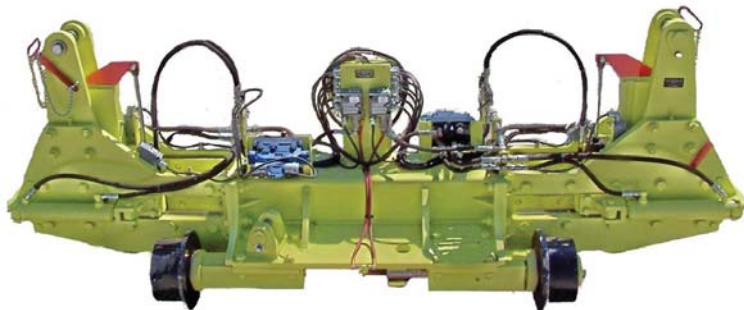

Jackson 6700 - Production Tampers

Exchange Components

Jackbeam Exchanges

J440646-1: Rebuilt Jackbeam Complete - Three piece with 3" hooks

J2012753: Wide Jackbeam - 4" Hook

J2005527: Jupiter Jackbeam

J2000825 or J2002426: Jackson 4 in Jackbeam - Non Jupiter

Workhead Frames

J20000735: Rebuilt Workhead Frames
Complete with Vibrators

Workhead Assemblies

J431366-1: Jackson 3300 Workhead Assembly

JS100700: Jackson 3300 or 6700 Basket
Assembly, upon request

www.nordco.com