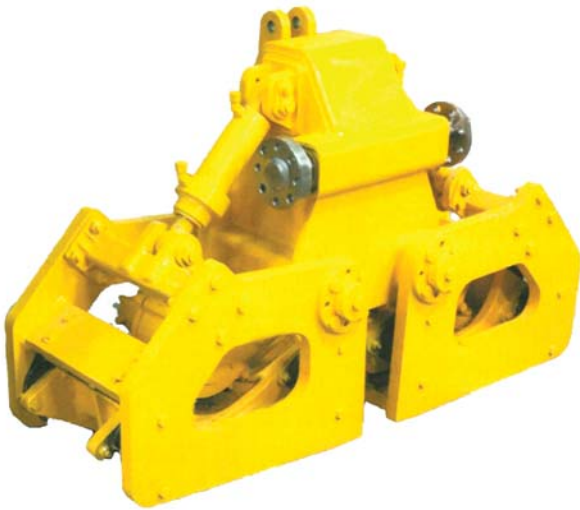

Jackson 6700 - Production Tampers

Exchange Components

Jackbeam Exchanges

J440646-1: Rebuilt Jackbeam Complete - Three piece with 3" hooks

J2012753: Wide Jackbeam - 4" Hook

J2005527: Jupiter Jackbeam

J2000825 or J2002426: Jackson 4 in Jackbeam - Non Jupiter

Workhead Frames

J20000735: Rebuilt Workhead Frames
Complete with Vibrators

Workhead Assemblies

J431366-1: Jackson 3300 Workhead Assembly

JS100700: Jackson 3300 or 6700 Basket
Assembly, upon request

www.nordco.com